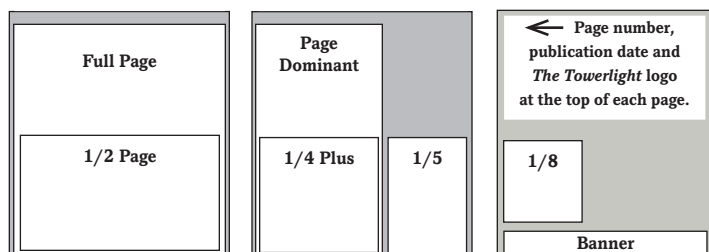

The Towerlight

Spring 2017
ad rates & specs

Print Sizes & Rates: The Towerlight requires prepayment for advertising. We accept checks and all major credit cards.

Towson's campus & community news source reaches 5,000 readers weekly via **The Towerlight** print edition, 4,000 daily via our email newsletter, **Towerlight Today**, and 2,000 daily visitors to **TheTowerlight.com**

For more info, please email: mike@baltimorestudentmedia.com

Size	Width/Height	1x Rate	-10%	-20%
Full Page	10.25" x 12"	\$780	\$702	\$624
Page Dominant	6" x 12"	\$468	\$422	\$375
1/2 Page	10.25" x 6"	\$390	\$351	\$312
1/4 Plus	6" x 6"	\$234	\$211	\$188
1/5	4" x 6"	\$156	\$141	\$125
1/8 Page	4" x 4"	\$104	\$94	\$84
Banner	10.25" x 1.25"	\$150	\$135	\$120

Towerlight Today ads measure 400 x 600 pixels and click thru to your website.

Rates per date:

- One date = \$150
- Two dates = \$125 each
- Four dates = \$100 each

February						
Su	Mo	Tu	We	Th	Fr	Sa
			1	2	3	4
5	6	7	8	9	10	11
12	13	14	15	16	17	18
19	20	21	22	23	24	25
26	27	28				